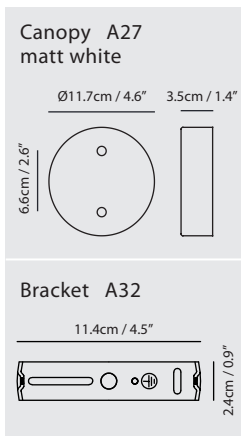

JOJO LED Pendant

Model
SLD-880

Material
mouth-blown glass, steel

Light Source
LED 9W 2700K CRI90 555lm

Driver
Built-in dimmable driver
(Triac dimming)

Feature
Silver braided wire

Weight
1.7kg / 3.7lb

Color

- matt opal + copper cap + matt white canopy
- matt opal + sand gold cap + matt white canopy
- matt opal + matt black cap + matt black canopy