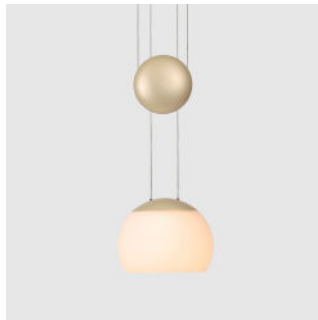

Photo Credit : Mobi interior Design

With a height-adjustable shade inspired by the movement of a Yo-Yo, the JoJo pendant is in a traditional shape with modern sensibilities. Lit with an LED bulb, the JoJo casts a gentle, calm illumination through the mouth-blown opal shade.

By Chen, Chao Cheng 陳昭成

matt opal + copper cap + matt white canopy

matt opal + sand gold cap + matt white canopy

matt opal + matt black cap + matt black canopy

JOJO LED Pendant

Model
SLD-880

Material
mouth-blown glass, steel

Light Source
LED 9W 2700K CRI90 555lm

Driver
Built-in dimmable driver
(Triac dimming)

Feature
Silver braided wire

Weight
1.7kg / 3.7lb

Color

-  matt opal + copper cap + matt white canopy
-  matt opal + sand gold cap + matt white canopy
-  matt opal + matt black cap + matt black canopy