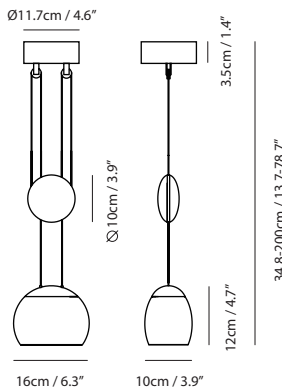

By Chen, Chao Cheng 陳昭成

matt opal + copper cap + matt white canopy

matt opal + sand gold cap + matt white canopy

matt opal + matt black cap + matt black canopy

JOJO LED Pendant

Model
SLD-880

Material
mouth-blown glass, steel

Light Source
LED 9W 2700K CRI90 555lm

Driver
Built-in dimmable driver
(Triac dimming)

Feature
Silver braided wire

Weight
1.7kg / 3.7lb

Color

-  matt opal + copper cap + matt white canopy
-  matt opal + sand gold cap + matt white canopy
-  matt opal + matt black cap + matt black canopy