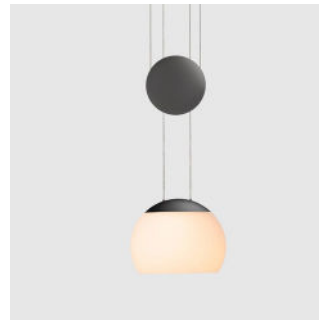

Photo Credit : Mobi interior Design

With a height-adjustable shade inspired by the movement of a Yo-Yo, the JoJo pendant is in a traditional shape with modern sensibilities. Lit with an LED bulb, the JoJo casts a gentle, calm illumination through the mouth-blown opal shade.

By Chen, Chao Cheng 陳昭成

matt opal + copper cap + matt white canopy

matt opal + sand gold cap + matt white canopy

matt opal + matt black cap + matt black canopy

JOJO LED Pendant

Model
SLD-880

Material
mouth-blown glass, steel

Light Source
LED 9W 2700K CRI90 555lm

Driver
Built-in dimmable driver
(Triac dimming)

Feature
Silver braided wire

Weight
1.7kg / 3.7lb

Color

-  matt opal + copper cap + matt white canopy
-  matt opal + sand gold cap + matt white canopy
-  matt opal + matt black cap + matt black canopy