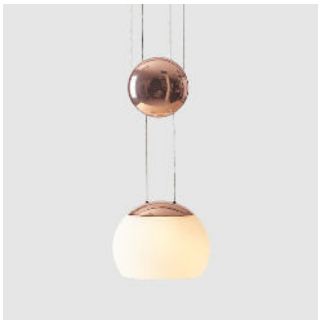

Photo Credit : Mobi interior Design

With a height-adjustable shade inspired by the movement of a Yo-Yo, the JoJo pendant is in a traditional shape with modern sensibilities. Lit with an LED bulb, the JoJo casts a gentle, calm illumination through the mouth-blown opal shade.

By Chen, Chao Cheng 陳昭成

matt opal + copper cap + matt white canopy

matt opal + sand gold cap + matt white canopy

matt opal + matt black cap + matt black canopy

JOJO LED Pendant

Model
SLD-880

Material
mouth-blown glass, steel

Light Source
LED 9W 2700K CRI90 555lm

Driver
Built-in dimmable driver
(Triac dimming)

Feature
Silver braided wire

Weight
1.7kg / 3.7lb

Color

-  matt opal + copper cap + matt white canopy
-  matt opal + sand gold cap + matt white canopy
-  matt opal + matt black cap + matt black canopy