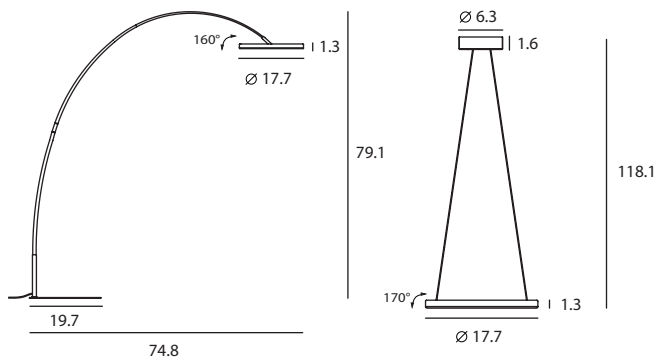

SOL ☐

SOL collection is low-key design with elaborate consideration, consists of pendant, table lamp and even bow lamp type. SOL's ring-like lampshade is finely affixed to a metallic luster balance bar, demonstrating the definition of understated luxury. The adjustable ring tilt allows the pendant to function almost like a planet floating on a track of stars. Invisible LED strip makes the light source impeccable, with a gradual dimming capability, rendering it possible for you to re-create your own personal sunrise and sunset.

SOL Floor MEGA
 SLD-450FLTE
 LED 20W (2700K, CRI 90, 1700lm)
 Adaptor driver
 Touch dimmer switch
 Shade rotatable
 Black textile cord

Materials : carbon fiber, steel, PP
 Color : matt black + shiny copper + carbon fiber tube

SOL Pendant L
 SLD-450P
 LED 21W (2700K, CRI 90, 1785lm)
 Built-in dimmable driver
 Shade rotatable
 Black PVC wire

Materials : steel, PP
 Color : matt black + shiny copper
 Canopy : black

Measurement : inches