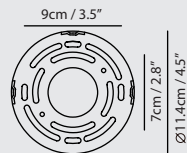

Light Source
G9 4 x 4W LED 2700K CRI90

Weight
5kg / 11lb

- Color**
- matt opal + champagne gold
 - matt opal + matt black
 - matt opal + copper

champagne gold

matt black

Canopy A64
champagne gold
matt black

Bracket B4

Sircle Wall

Model
SG-100WV

Material
mouth-blown glass, steel

Light Source
G9 1 x 3W LED 2700K CRI90

Feature
On/Off rocker switch

Weight
1.1kg / 2.4lb

Color