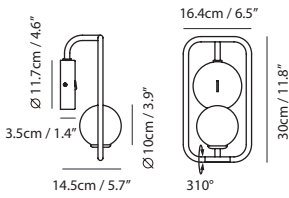

Light Source
G9 4 x 4W LED 2700K CRI90

Weight
5kg / 11lb

- Color**
- matt opal + champagne gold
 - matt opal + matt black
 - matt opal + copper

champagne gold

matt black

Canopy A64
champagne gold
matt black

Bracket B4

Sircle Wall

Model
SG-100WV

Material
mouth-blown glass, steel

Light Source
G9 1 x 3W LED 2700K CRI90

Feature
On/Off rocker switch

Weight
1.1kg / 2.4lb

Color