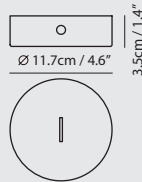

Light Source
G9 4 x 4W LED 2700K CRI90

Weight
5kg / 11lb

- Color**
- matt opal + champagne gold
 - matt opal + matt black
 - matt opal + copper

champagne gold

matt black

Canopy A64
champagne gold
matt black

Bracket B4

Sircle Wall

Model
SG-100WV

Material
mouth-blown glass, steel

Light Source
G9 1 x 3W LED 2700K CRI90

Feature
On/Off rocker switch

Weight
1.1kg / 2.4lb

Color