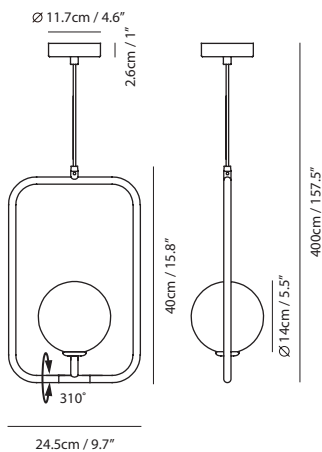

Weight
0.8kg / 1.8lb

- Color**
- matt opal + champagne gold
 - matt opal + matt black
 - matt opal + copper

Sircle Pendant L

Model
SG-140PV

Material
mouth-blown glass, steel

Light Source
G9 1 x 4W LED 2700K CRI90

Weight
1.6kg / 3.5lb

- Color**
- matt opal + champagne gold
 - matt opal + matt black
 - matt opal + copper

champagne gold

matt black

copper

Sircle Pendant PV3

Model
SG-140PV3

Material
mouth-blown glass, steel

Light Source
G9 LED 3 x 4W 2700K CRI90

Weight
2.3kg / 5lb

- Color**
- matt opal + champagne gold
 - matt opal + matt black
 - matt opal + copper

Sircle Pendant PH4

Model
SG-140PH4

Material
mouth-blown glass, steel

Light Source
G9 4 x 4W LED 2700K CRI90

Weight
5kg / 11lb

- Color**
- matt opal + champagne gold
 - matt opal + matt black
 - matt opal + copper

champagne gold

matt black

Canopy A64
champagne gold
matt black