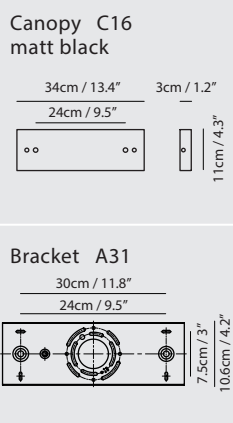

Light Source
G9 LED 3 x 4W 2700K CRI90

Weight
2.3kg / 5lb

- Color**
- matt opal + champagne gold
 - matt opal + matt black
 - matt opal + copper

Sircle Pendant PH4

Model
SG-140PH4

Material
mouth-blown glass, steel