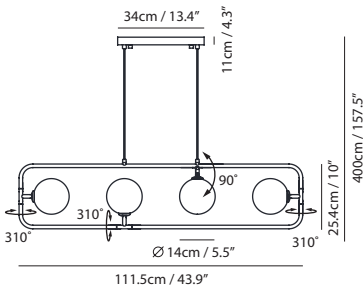

Light Source
G9 LED 3 x 4W 2700K CRI90

Weight
2.3kg / 5lb

- Color**
- matt opal + champagne gold
 - matt opal + matt black
 - matt opal + copper

Sircle Pendant PH4

Model
SG-140PH4

Material
mouth-blown glass, steel