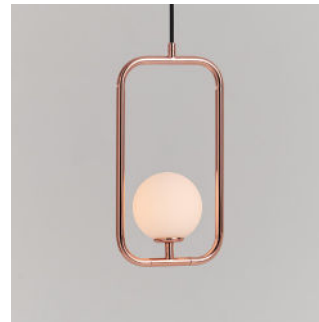

SIRCLE, a symbolization merged Square and Circle, inspired by the East aesthetic philosophy, the circular light ball just like a soft tender mind leans on the rigid prudent frame, chemically shaped a harmonious feature with its flexible body inside-out. Meanwhile, the fantastic performance of light through the opal mouth-blown glass, spreading the beauty of moonlight all over the space.

By Li, Hui Lun 李慧倫

champagne gold

matt black

copper

Sircle Pendant S

Model
SG-100PV

Material
mouth-blown glass, steel

Light Source
G9 1 x 3W LED 2700K CRI90

Weight
0.8kg / 1.8lb

- Color**
- matt opal + champagne gold
 - matt opal + matt black
 - matt opal + copper

Sircle Pendant L

Model
SG-140PV

Material
mouth-blown glass, steel

Light Source
G9 1 x 4W LED 2700K CRI90

Weight
1.6kg / 3.5lb

- Color**
- matt opal + champagne gold
 - matt opal + matt black
 - matt opal + copper

champagne gold

matt black

copper

Sircle Pendant PV3

Model
SG-140PV3

Material
mouth-blown glass, steel