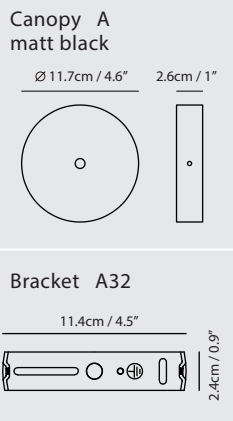

Weight
1.6kg / 3.5lb

- Color**
- matt opal + champagne gold
 - matt opal + matt black
 - matt opal + copper

champagne gold

matt black

copper

Sircle Pendant PV3

Model
SG-140PV3

Material
mouth-blown glass, steel