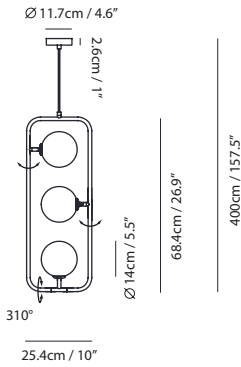

Weight
1.6kg / 3.5lb

- Color**
- matt opal + champagne gold
 - matt opal + matt black
 - matt opal + copper

champagne gold

matt black

copper

Sircle Pendant PV3

Model
SG-140PV3

Material
mouth-blown glass, steel

Light Source
G9 LED 3 x 4W 2700K CRI90

Weight
2.3kg / 5lb

- Color**
- matt opal + champagne gold
 - matt opal + matt black
 - matt opal + copper

Sircle Pendant PH4

Model
SG-140PH4

Material
mouth-blown glass, steel