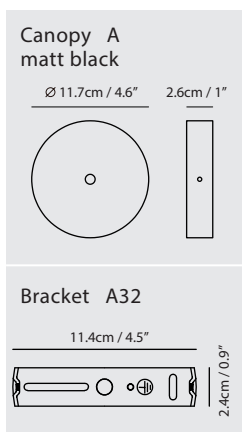

Weight
0.8kg / 1.8lb

- Color**
- matt opal + champagne gold
 - matt opal + matt black
 - matt opal + copper

Sircle Pendant L

Model
SG-140PV

Material
mouth-blown glass, steel

Light Source
G9 1 x 4W LED 2700K CRI90

Light Source
G9 4 x 4W LED 2700K CRI90

Weight
5kg / 11lb

- Color**
- matt opal + champagne gold
 - matt opal + matt black
 - matt opal + copper

champagne gold

matt black

Canopy A64
champagne gold
matt black