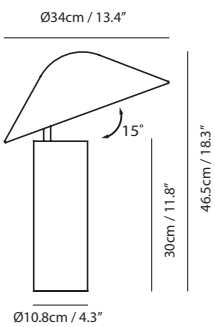

Damo Table

Model
SQ-339MDRS-1

Material
steel

Light Source
E26 1 x Max 60W

Feature
On/off push switch

Weight
4.4kg / 9.7lb

Color

- matt black
- matt white
- copper
- chrome
- champagne gold