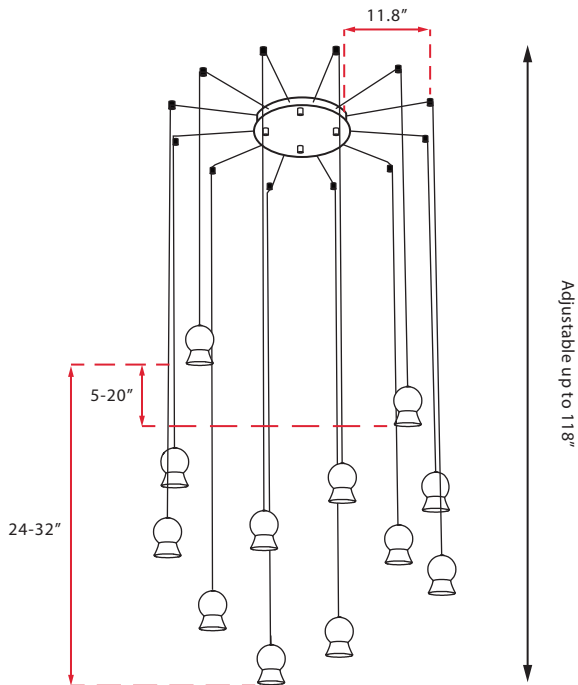

**Weight**  
10kg / 22lb

**Color**  
● matt black

Hanging Schematics A

Hanging Schematics B

Hanging Schematics C

Hanging Schematics D

Hanging Schematics A

Hanging Schematics B

Hanging Schematics C

Hanging Schematics D