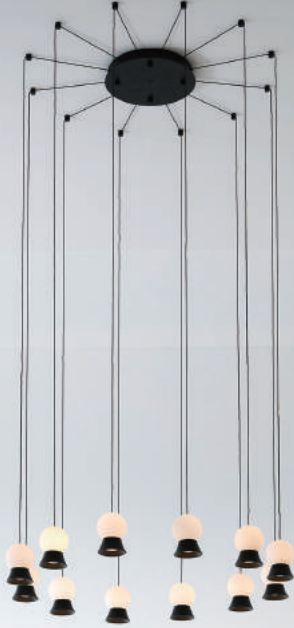

matt black

**Fuji Pendant PF12**

**Model**  
SLD-1011PF12

**Material**  
mouth-blown glass, aluminum

**Light Source**  
LED 12 x 6.5W 3000K CRI90 2495lm

**Driver**  
Built-in dimmable driver  
(Triac dimming)  
With hooks

**Weight**  
10kg / 22lb

**Color**  
● matt black

Hanging Schematics A

Hanging Schematics B

Hanging Schematics C

Hanging Schematics D

Hanging Schematics A

Hanging Schematics B