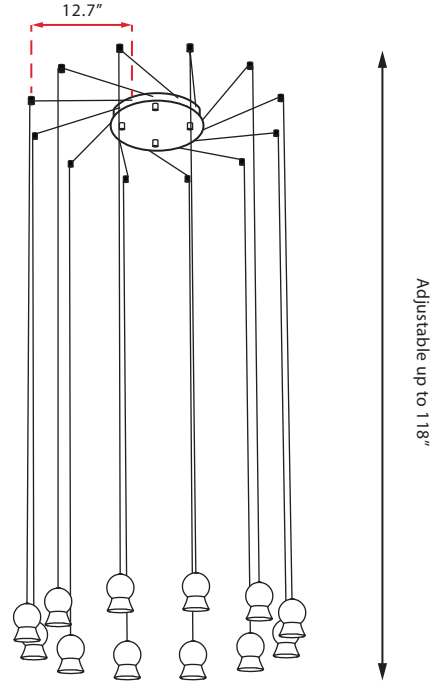

**Weight**  
10kg / 22lb

**Color**  
● matt black

Hanging Schematics A

Hanging Schematics B

Hanging Schematics C

Hanging Schematics D

Hanging Schematics A

Hanging Schematics B

Hanging Schematics C

Hanging Schematics D