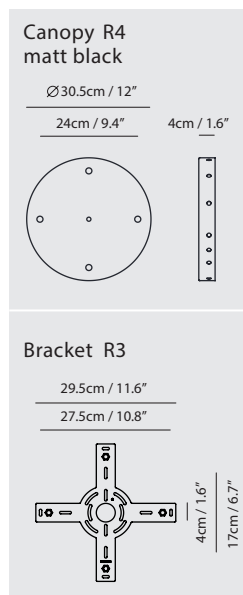

matt black

**Fuji Pendant PF12**

**Model**  
SLD-1011PF12

**Material**  
mouth-blown glass, aluminum

**Light Source**  
LED 12 x 6.5W 3000K CRI90 2495lm

**Driver**  
Built-in dimmable driver  
(Triac dimming)  
With hooks

**Weight**  
10kg / 22lb

**Color**  
● matt black

Hanging Schematics A

Hanging Schematics B

Hanging Schematics C

Hanging Schematics D

Hanging Schematics A

Hanging Schematics B