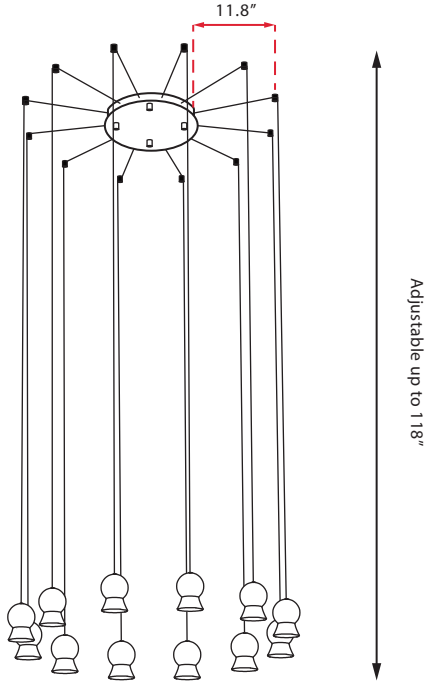

**Weight**  
10kg / 22lb

**Color**  
● matt black

Hanging Schematics A

Hanging Schematics B

Hanging Schematics C

Hanging Schematics D

Hanging Schematics A

Hanging Schematics B

Hanging Schematics C

Hanging Schematics D