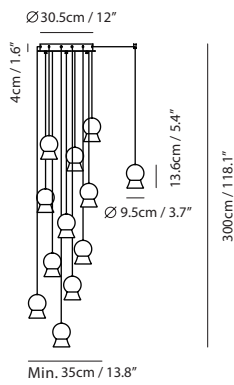

matt black

**Fuji Pendant PF12**

**Model**  
SLD-1011PF12

**Material**  
mouth-blown glass, aluminum

**Light Source**  
LED 12 x 6.5W 3000K CRI90 2495lm

**Driver**  
Built-in dimmable driver  
(Triac dimming)  
With hooks

**Weight**  
10kg / 22lb

**Color**  
● matt black

Hanging Schematics A

Hanging Schematics B

Hanging Schematics C

Hanging Schematics D

Hanging Schematics A

Hanging Schematics B

Hanging Schematics C

Hanging Schematics D