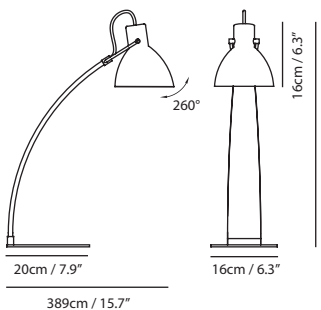

By Chen, Chao Cheng 陳昭成

matt black + red cord

matt gray + orange cord

matt white + turquoise cord

Laito Wood Table

Model
SQ-893DWR

Material
steel, beech

Light Source
E26 1 x Max 60W

Feature
In line on/ off switch

Weight
2.1kg / 4.7lb

Cord
200cm / 78.7"

Color

- matt gray + red cord
- matt gray + orange cord
- matt white + turquoise cord