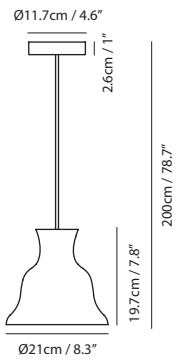

By Wang, Chung Cheng 王崇政

clear glass

**Salute Pendant Bell Clear**

**Model**  
SQ-827P

**Material**  
mouth-blown glass, steel

**Light Source**  
E26 1 x Max 60W

**Weight**  
0.9kg / 2lb

**Color**  
○ clear glass