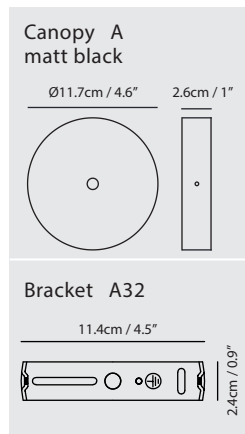

By Wang, Chung Cheng 王崇政

clear glass

**Salute Pendant Bell Clear**

**Model**  
SQ-827P

**Material**  
mouth-blown glass, steel

**Light Source**  
E26 1 x Max 60W

**Weight**  
0.9kg / 2lb

**Color**  
○ clear glass