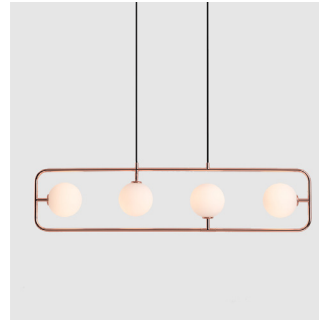

By Li, Hui Lun 李慧倫

champagne gold

matt black

Sircle Pendant S

Model
SG-100PV

Material
mouth-blown glass, steel

Light Source
G9 1 x 3W LED 2700K CRI90

Weight
0.8kg / 1.8lb

- Color**
-  matt opal + champagne gold
 -  matt opal + matt black

Sircle Pendant L

Model
SG-140PV

Material
mouth-blown glass, steel

Light Source
G9 1 x 5W LED 2700K CRI90

Weight
1.6kg / 3.5lb

- Color**
-  matt opal + champagne gold
 -  matt opal + matt black

champagne gold

matt black

copper

Canopy C16
matt black

Bracket A31

Sircle Pendant PH4

Model
SG-140PH4

Material
mouth-blown glass, steel

Bracket A32

Sircle Pendant PV3

Model
SG-140PV3

Material
mouth-blown glass, steel

Light Source
G9 3 x 5W LED 2700K CRI90

Weight
2.3kg / 5.1lb

- Color**
-  matt opal + champagne gold
 -  matt opal + copper
 -  matt opal + matt black