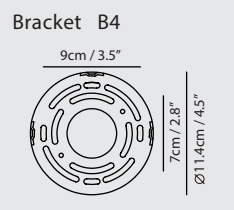

Sircle Wall

Model
SG-100WV

Material
mouth-blown glass, steel

Light Source
G9 1 x 3W LED 2700K CRI90

Weight
1.1kg / 2.4lb

Color
matt opal + champagne gold
matt opal + matt black

* Fixture can be installed horizontally, or vertically, in both directions, offering a high degree of flexibility.