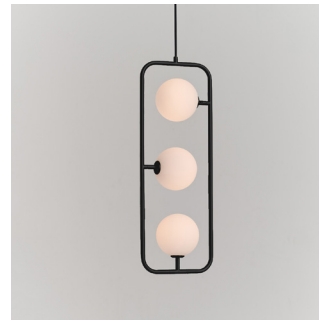

- Color**
-  matt opal + champagne gold
 -  matt opal + matt black

Sircle Pendant L

Model
SG-140PV

Material
mouth-blown glass, steel

Light Source
G9 1 x 5W LED 2700K CRI90

Weight
1.6kg / 3.5lb

- Color**
-  matt opal + champagne gold
 -  matt opal + matt black

champagne gold

matt black

copper

Canopy C16
matt black

Bracket A31

Sircle Pendant PH4

Model
SG-140PH4

Material
mouth-blown glass, steel

Light Source
G9 4 x 5W LED 2700K CRI90

Weight
5.0kg / 11lb

Color

-  matt opal + champagne gold
-  matt opal + matt black
-  matt opal + copper

champagne gold

copper

matt black

Canopy A
matt black

Bracket A32

Sircle Pendant PV3

Model
SG-140PV3

Material
mouth-blown glass, steel

Light Source
G9 3 x 5W LED 2700K CRI90

Weight
2.3kg / 5.1lb

- Color**
-  matt opal + champagne gold
 -  matt opal + copper
 -  matt opal + matt black