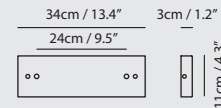

Canopy C16
matt black