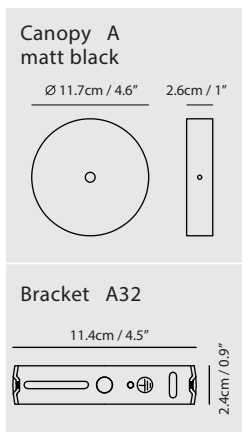

By Li, Hui Lun 李慧倫

champagne gold

matt black

Sircle Pendant S

Model
SG-100PV

Material
mouth-blown glass, steel

Light Source
G9 1 x 3W LED 2700K CRI90

Weight
0.8kg / 1.8lb

- Color**
-  matt opal + champagne gold
 -  matt opal + matt black

Sircle Pendant L

Model
SG-140PV

Material
mouth-blown glass, steel

Light Source
G9 1 x 5W LED 2700K CRI90

Weight
1.6kg / 3.5lb

- Color**
-  matt opal + champagne gold
 -  matt opal + matt black