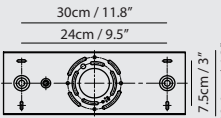

Bracket A31

Sircle Pendant PH4

Model
SG-140PH4

Material
mouth-blown glass, steel

Light Source
G9 4 x 5W LED 2700K CRI90

Weight
5.0kg / 11lb

Color

- matt opal + champagne gold
- matt opal + matt black
- matt opal + copper