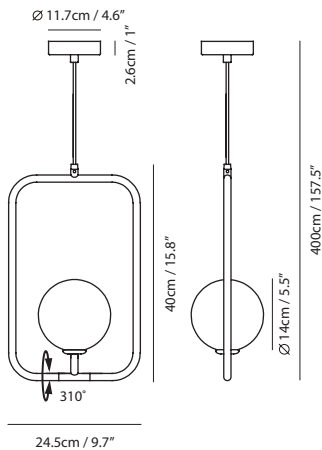

By Li, Hui Lun 李慧倫

champagne gold

matt black

Sircle Pendant S

Model
SG-100PV

Material
mouth-blown glass, steel

Light Source
G9 1 x 3W LED 2700K CRI90

Weight
0.8kg / 1.8lb

- Color**
-  matt opal + champagne gold
 -  matt opal + matt black

Sircle Pendant L

Model
SG-140PV

Material
mouth-blown glass, steel

Light Source
G9 1 x 5W LED 2700K CRI90

Weight
1.6kg / 3.5lb

- Color**
-  matt opal + champagne gold
 -  matt opal + matt black

Bracket A32

Sircle Pendant PV3

Model
SG-140PV3

Material
mouth-blown glass, steel

Light Source
G9 3 x 5W LED 2700K CRI90

Weight
2.3kg / 5.1lb

- Color**
-  matt opal + champagne gold
 -  matt opal + copper
 -  matt opal + matt black