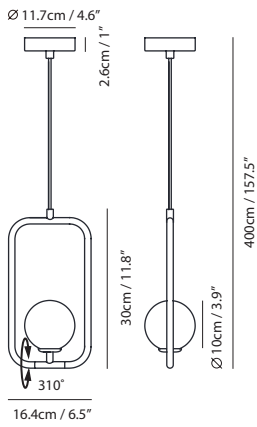

By Li, Hui Lun 李慧倫

champagne gold

matt black

Sircle Pendant S

Model
SG-100PV

Material
mouth-blown glass, steel

Light Source
G9 1 x 3W LED 2700K CRI90

Weight
0.8kg / 1.8lb

- Color**
-  matt opal + champagne gold
 -  matt opal + matt black

Sircle Pendant L

Model
SG-140PV

Material
mouth-blown glass, steel

Light Source
G9 1 x 5W LED 2700K CRI90

Weight
1.6kg / 3.5lb

- Color**
-  matt opal + champagne gold
 -  matt opal + matt black

Light Source
G9 4 x 5W LED 2700K CRI90

Weight
5.0kg / 11lb

Color

-  matt opal + champagne gold
-  matt opal + matt black
-  matt opal + copper

champagne gold

copper

matt black

Canopy A
matt black

Bracket A32

Sircle Pendant PV3

Model
SG-140PV3

Material
mouth-blown glass, steel

Light Source
G9 3 x 5W LED 2700K CRI90

Weight
2.3kg / 5.1lb

- Color**
-  matt opal + champagne gold
 -  matt opal + copper
 -  matt opal + matt black