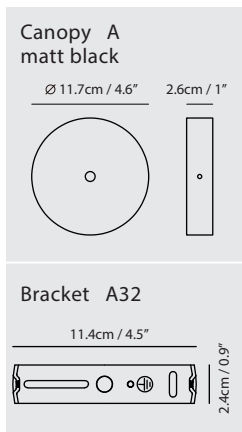

By Li, Hui Lun 李慧倫

champagne gold

matt black

Sircle Pendant S

Model
SG-100PV

Material
mouth-blown glass, steel

Light Source
G9 1 x 3W LED 2700K CRI90

Weight
0.8kg / 1.8lb