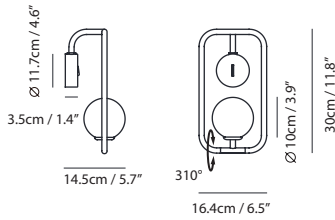

Sircle Wall

Model
SG-100WV

Material
mouth-blown glass, steel

Light Source
G9 1 x 3W LED 2700K CRI90

Weight
1.1kg / 2.4lb

Color
matt opal + champagne gold
matt opal + matt black

* Fixture can be installed horizontally, or vertically, in both directions, offering a high degree of flexibility.