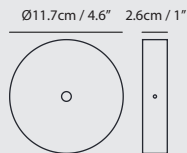

Light Source
G9 4 x 5W LED 2700K CRI90

Weight
5.0kg / 11lb

Color

-  matt opal + champagne gold
-  matt opal + matt black
-  matt opal + copper

champagne gold

copper

matt black

Canopy A
matt black