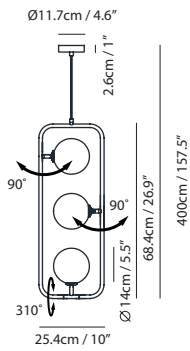

Light Source
G9 4 x 5W LED 2700K CRI90

Weight
5.0kg / 11lb

Color

-  matt opal + champagne gold
-  matt opal + matt black
-  matt opal + copper

champagne gold

copper

matt black

Canopy A
matt black

Bracket A32

Sircle Pendant PV3

Model
SG-140PV3

Material
mouth-blown glass, steel

Light Source
G9 3 x 5W LED 2700K CRI90

Weight
2.3kg / 5.1lb

- Color**
-  matt opal + champagne gold
 -  matt opal + copper
 -  matt opal + matt black