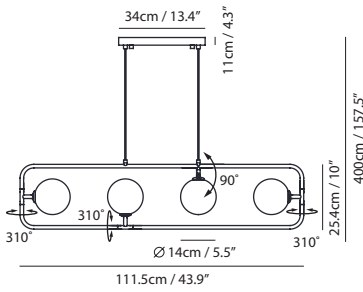

Canopy C16
matt black

Bracket A31

Sircle Pendant PH4

Model
SG-140PH4

Material
mouth-blown glass, steel

Light Source
G9 4 x 5W LED 2700K CRI90

Weight
5.0kg / 11lb

Color

- matt opal + champagne gold
- matt opal + matt black
- matt opal + copper