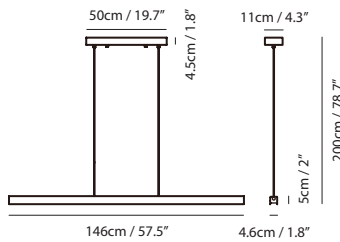

Square Pendant

Model
SLD-3982PEC

Material
metal, aluminum, PC

Light Source
LED 40W 3000K-3400K-4000K-2700K
CRI 98 2300lm

Feature
optical sensor dimmer
(Color Temperature/Luminance)

Weight
5.0kg / 11lb

Cord
200cm / 78.7"

Color

- matt black + champagne gold
- matt white + champagne gold