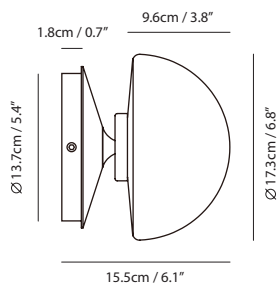

**Feature**  
DJ dimmer switch

**Weight**  
2.0kg / 4.4lb

**Cord**  
200cm / 78.7"

- Color**
-  matt opal glass + matt black
  -  matt opal glass + champagne gold

matt opal glass + matt black

matt opal glass + champagne gold

**Pensee LED Wall**

**Model**  
SG-7992WJ

**Material**  
mouth-blown glass, steel

**Light Source**  
G9 1 x 4W 2700K CRI90

**Feature**  
DJ on/off switch

**Weight**  
1.1kg / 2.4lb

**Color**  
 matt opal glass + matt black  
 matt opal glass + champagne gold