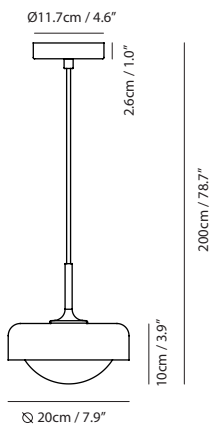

Pensee LED Pendant

Model
SG-7992P

Material
mouth-blown glass, steel

Light Source
G9 1 x 4W 2700K CRI 90

Weight
1.2kg / 2.6lb

1. **Color**
2. olive green + champagne gold
   - pearl cocoa + champagne gold
   - matt white + champagne gold