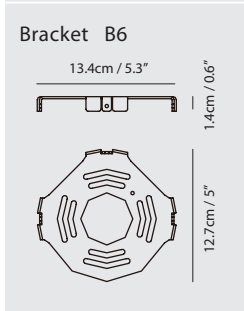

**Feature**  
DJ dimmer switch

**Weight**  
2.0kg / 4.4lb

**Cord**  
200cm / 78.7"

- Color**
-  matt opal glass + matt black
  -  matt opal glass + champagne gold

matt opal glass + matt black

matt opal glass + champagne gold

**Pensee LED Wall**

**Model**  
SG-7992WJ

**Material**  
mouth-blown glass, steel

**Light Source**  
G9 1 x 4W 2700K CRI90

**Feature**  
DJ on/off switch

**Weight**  
1.1kg / 2.4lb

**Color**  
 matt opal glass + matt black  
 matt opal glass + champagne gold