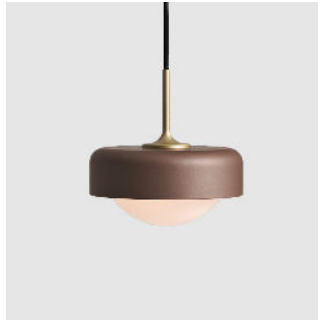

Pensée, a refined and contemporary take on a timeless silhouette. With its classic profile and compact design, the Pensée emits a calming glow through hand-crafted opal glass, now combined with a delicate metal shade available in three color options, topped off with a golden detail.

By Li, Hui Lun 李慧倫

olive green + champagne gold

pearl cocoa + champagne gold

matt white + champagne gold

**Pensee LED Pendant**

**Model**  
SG-7992P

**Material**  
mouth-blown glass, steel

**Light Source**  
G9 1 x 4W 2700K CRI 90

**Weight**  
1.2kg / 2.6lb

- Color**
-  olive green + champagne gold
  -  pearl cocoa + champagne gold
  -  matt white + champagne gold

The Pensee is a refined and contemporary take on a timeless silhouette. With a classic profile and compact design, the new PENSÉE offers the best luminaire experience to date. Available both as a table lamp or wall lamp, the PENSÉE emits a calming glow of light through the handmade opal glass. The table version features an exclusive "DJ dimmer" base design, while the wall version utilized the DJ function for ON/OFF only.

By Chen, Chao Cheng 陳昭成

matt opal glass + matt black

matt opal glass + champagne gold

**Pensee LED Table**

**Model**  
SLD-7992DJ

**Material**  
mouth-blown glass, steel

**Light Source**  
LED 6W 2700K CRI90 510lm