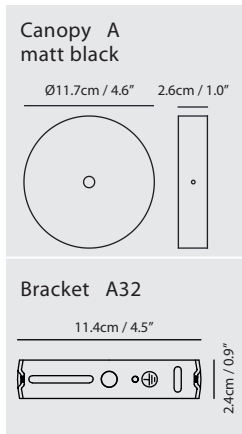

Pensee LED Pendant

Model
SG-7992P

Material
mouth-blown glass, steel

Light Source
G9 1 x 4W 2700K CRI 90

Weight
1.2kg / 2.6lb

1. **Color**
2. olive green + champagne gold
   - pearl cocoa + champagne gold
   - matt white + champagne gold