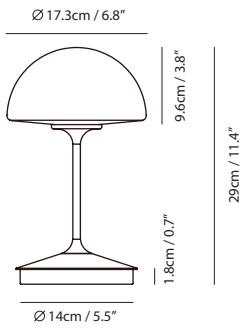

Pensee LED Table

Model
SLD-7992DJ

Material
mouth-blown glass, steel

Light Source
LED 6W 2700K CRI90 510lm

Feature
DJ dimmer switch

Weight
2.0kg / 4.4lb

Cord
200cm / 78.7"

1. **Color**
2. matt opal glass + matt black
   - matt opal glass + champagne gold