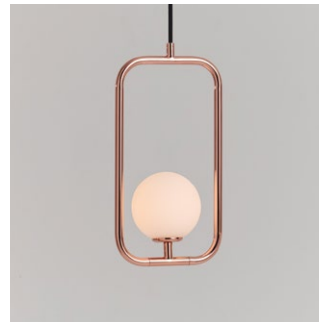

SIRCLE, a symbolization merged Square and Circle, inspired by the East aesthetic philosophy, the circular light ball just like a soft tender mind leans on the rigid prudent frame, chemically shaped a harmonious feature with its flexible body inside-out. Meanwhile, the fantastic performance of light through the opal mouth-blown glass, spreading the beauty of moonlight all over the space.

By Li, Hui Lun 李慧倫

champagne gold

matt black

copper

**Sircle Pendant S**

**Model**  
SG-100PV

**Material**  
mouth-blown glass, steel

**Light Source**  
G9 1 x 3W LED 2700K CRI90

**Weight**  
0.8kg / 1.8lb

- Color**
- matt opal + champagne gold
  - matt opal + matt black
  - matt opal + copper

**Sircle Pendant L**

**Model**  
SG-140PV

**Material**  
mouth-blown glass, steel

**Light Source**  
G9 1 x 4W LED 2700K CRI90

**Weight**  
1.6kg / 3.5lb

- Color**
- matt opal + champagne gold
  - matt opal + matt black
  - matt opal + copper

champagne gold

matt black

copper

**Sircle Pendant PV3**

**Model**  
SG-140PV3

**Material**  
mouth-blown glass, steel