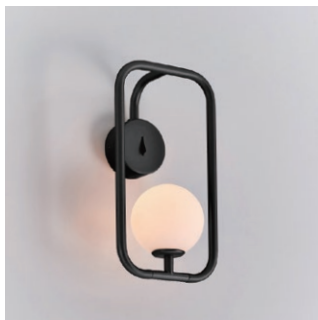

**Weight**  
0.8kg / 1.8lb

- Color**
- matt opal + champagne gold
  - matt opal + matt black
  - matt opal + copper

**Sircle Pendant L**

**Model**  
SG-140PV

**Material**  
mouth-blown glass, steel

**Light Source**  
G9 1 x 4W LED 2700K CRI90

**Light Source**  
G9 LED 3 x 4W 2700K CRI90

**Weight**  
2.3kg / 5lb

- Color**
- matt opal + champagne gold
  - matt opal + matt black
  - matt opal + copper

**Sircle Pendant PH4**

**Model**  
SG-140PH4

**Material**  
mouth-blown glass, steel

**Light Source**  
G9 4 x 4W LED 2700K CRI90

**Weight**  
5kg / 11lb

- Color**
- matt opal + champagne gold
  - matt opal + matt black
  - matt opal + copper

champagne gold

matt black

Canopy A64 champagne gold matt black

Bracket B4

**Sircle Wall**

**Model**  
SG-100WV

**Material**  
mouth-blown glass, steel

**Light Source**  
G9 1 x 3W LED 2700K CRI90

**Feature**  
On/Off rocker switch

**Weight**  
1.1kg / 2.4lb

**Color**  
 matt opal + champagne gold  
 matt opal + matt black