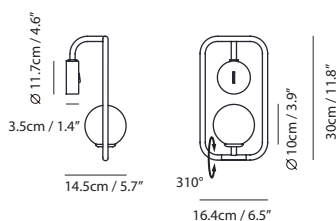

**Light Source**  
G9 4 x 4W LED 2700K CRI90

**Weight**  
5kg / 11lb

- Color**
- matt opal + champagne gold
  - matt opal + matt black
  - matt opal + copper

champagne gold

matt black

Canopy A64 champagne gold matt black

Bracket B4

**Sircle Wall**

**Model**  
SG-100WV

**Material**  
mouth-blown glass, steel

**Light Source**  
G9 1 x 3W LED 2700K CRI90

**Feature**  
On/Off rocker switch

**Weight**  
1.1kg / 2.4lb

**Color**  
 matt opal + champagne gold  
 matt opal + matt black