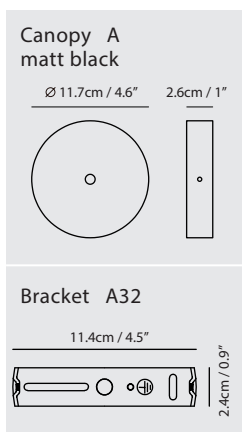

**Weight**  
0.8kg / 1.8lb

- Color**
- matt opal + champagne gold
  - matt opal + matt black
  - matt opal + copper

**Sircle Pendant L**

**Model**  
SG-140PV

**Material**  
mouth-blown glass, steel

**Light Source**  
G9 1 x 4W LED 2700K CRI90

**Light Source**  
G9 LED 3 x 4W 2700K CRI90

**Weight**  
2.3kg / 5lb

- Color**
- matt opal + champagne gold
  - matt opal + matt black
  - matt opal + copper

**Sircle Pendant PH4**

**Model**  
SG-140PH4

**Material**  
mouth-blown glass, steel

**Light Source**  
G9 4 x 4W LED 2700K CRI90

**Weight**  
5kg / 11lb

- Color**
- matt opal + champagne gold
  - matt opal + matt black
  - matt opal + copper

champagne gold

matt black

Canopy A64 champagne gold matt black