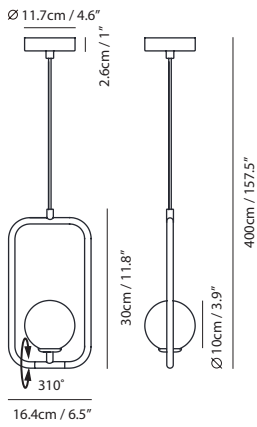

Sircle Pendant S

Model
SG-100PV

Material
mouth-blown glass, steel

Light Source
G9 1 x 3W LED 2700K CRI90

Weight
0.8kg / 1.8lb

1. **Color**
2. matt opal + champagne gold
   - matt opal + matt black
   - matt opal + copper