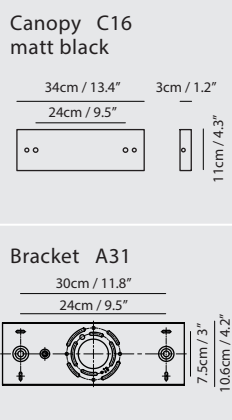

**Light Source**  
G9 LED 3 x 4W 2700K CRI90

**Weight**  
2.3kg / 5lb

- Color**
- matt opal + champagne gold
  - matt opal + matt black
  - matt opal + copper

**Sircle Pendant PH4**

**Model**  
SG-140PH4

**Material**  
mouth-blown glass, steel