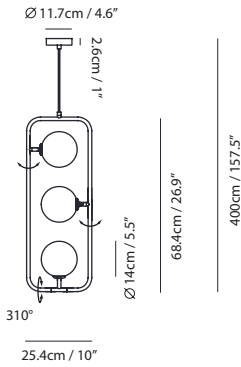

**Weight**  
1.6kg / 3.5lb

- Color**
- matt opal + champagne gold
  - matt opal + matt black
  - matt opal + copper

champagne gold

matt black

copper

**Sircle Pendant PV3**

**Model**  
SG-140PV3

**Material**  
mouth-blown glass, steel

**Light Source**  
G9 LED 3 x 4W 2700K CRI90

**Weight**  
2.3kg / 5lb

- Color**
- matt opal + champagne gold
  - matt opal + matt black
  - matt opal + copper

**Sircle Pendant PH4**

**Model**  
SG-140PH4

**Material**  
mouth-blown glass, steel