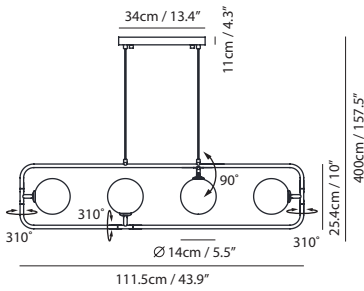

Sircle Pendant PH4

Model
SG-140PH4

Material
mouth-blown glass, steel

Light Source
G9 4 x 4W LED 2700K CRI90

Weight
5kg / 11lb

1. **Color**
2. matt opal + champagne gold
   - matt opal + matt black
   - matt opal + copper