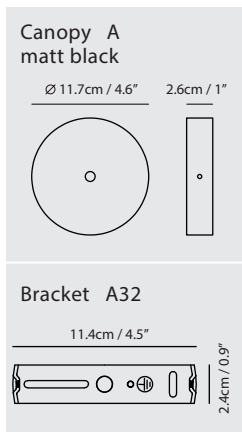

Sircle Pendant S

Model
SG-100PV

Material
mouth-blown glass, steel

Light Source
G9 1 x 3W LED 2700K CRI90

Weight
0.8kg / 1.8lb

1. **Color**
2. matt opal + champagne gold
   - matt opal + matt black
   - matt opal + copper