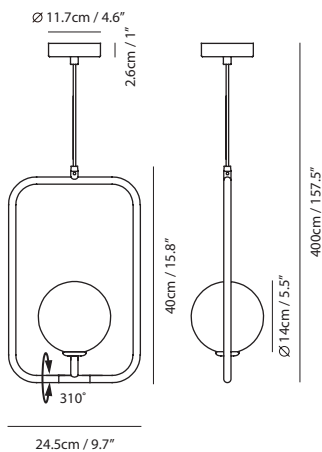

**Weight**  
0.8kg / 1.8lb

- Color**
- matt opal + champagne gold
  - matt opal + matt black
  - matt opal + copper

**Sircle Pendant L**

**Model**  
SG-140PV

**Material**  
mouth-blown glass, steel

**Light Source**  
G9 1 x 4W LED 2700K CRI90

**Weight**  
1.6kg / 3.5lb

- Color**
- matt opal + champagne gold
  - matt opal + matt black
  - matt opal + copper

champagne gold

matt black

copper

**Sircle Pendant PV3**

**Model**  
SG-140PV3

**Material**  
mouth-blown glass, steel

**Light Source**  
G9 LED 3 x 4W 2700K CRI90

**Weight**  
2.3kg / 5lb

- Color**
- matt opal + champagne gold
  - matt opal + matt black
  - matt opal + copper

**Sircle Pendant PH4**

**Model**  
SG-140PH4

**Material**  
mouth-blown glass, steel

Bracket B4

**Sircle Wall**

**Model**  
SG-100WV

**Material**  
mouth-blown glass, steel

**Light Source**  
G9 1 x 3W LED 2700K CRI90

**Feature**  
On/Off rocker switch

**Weight**  
1.1kg / 2.4lb

**Color**  
 matt opal + champagne gold  
 matt opal + matt black