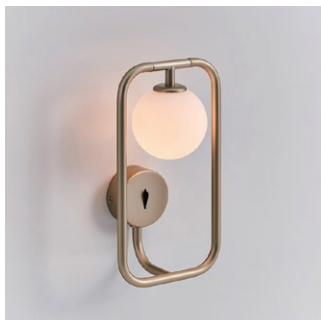

champagne gold