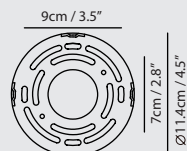

**Light Source**  
G9 4 x 4W LED 2700K CRI90

**Weight**  
5kg / 11lb

- Color**
- matt opal + champagne gold
  - matt opal + matt black
  - matt opal + copper

champagne gold

matt black

Canopy A64 champagne gold matt black

Bracket B4

**Sircle Wall**

**Model**  
SG-100WV

**Material**  
mouth-blown glass, steel

**Light Source**  
G9 1 x 3W LED 2700K CRI90

**Feature**  
On/Off rocker switch

**Weight**  
1.1kg / 2.4lb

**Color**  
 matt opal + champagne gold  
 matt opal + matt black