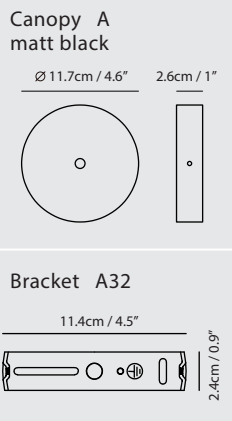

**Weight**  
1.6kg / 3.5lb

- Color**
- matt opal + champagne gold
  - matt opal + matt black
  - matt opal + copper

champagne gold

matt black

copper

**Sircle Pendant PV3**

**Model**  
SG-140PV3

**Material**  
mouth-blown glass, steel

**Light Source**  
G9 LED 3 x 4W 2700K CRI90

**Weight**  
2.3kg / 5lb

- Color**
- matt opal + champagne gold
  - matt opal + matt black
  - matt opal + copper

**Sircle Pendant PH4**

**Model**  
SG-140PH4

**Material**  
mouth-blown glass, steel