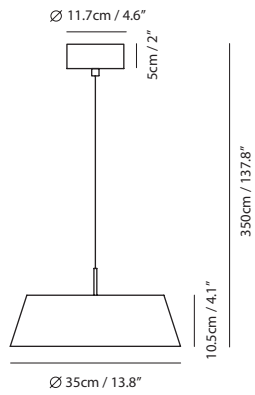

By Chen, Chao Cheng 陳昭成

white

black

Measurement : centimeter / inches

Halo Pendant

Model
SLD-6355P

Material
pleated fabric, steel, aluminum

Light Source
LED 21W 2700K CRI 90 2310lm

By Chen, Chao Cheng 陳昭成

white

black

Measurement : centimeter / inches

Halo Wall

Model
SLD-6250W

Material
pleated fabric, steel, aluminum

Light Source
LED 7W 2700K CRI 90 770lm

By Chen, Chao Cheng 陳昭成

white

black

Measurement : centimeter / inches

Halo Table

Model
SLD-6355DJ

Material
pleated fabric, steel, aluminum

Light Source
LED 18W 2700K CRI 90 1980lm