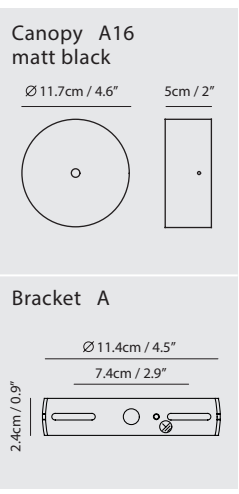

By Chen, Chao Cheng 陳昭成

white

black

Measurement : centimeter / inches

Halo Pendant

Model
SLD-6355P

Material
pleated fabric, steel, aluminum

Light Source
LED 21W 2700K CRI 90 2310lm

By Chen, Chao Cheng 陳昭成

white

black

Measurement : centimeter / inches

Halo Wall

Model
SLD-6250W

Material
pleated fabric, steel, aluminum

Light Source
LED 7W 2700K CRI 90 770lm

By Chen, Chao Cheng 陳昭成

white

black

Measurement : centimeter / inches

Halo Table

Model
SLD-6355DJ

Material
pleated fabric, steel, aluminum

Light Source
LED 18W 2700K CRI 90 1980lm