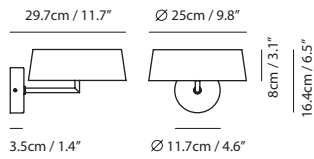

By Chen, Chao Cheng 陳昭成

white

black

Measurement : centimeter / inches

Halo Wall

Model
SLD-6250W

Material
pleated fabric, steel, aluminum

Light Source
LED 7W 2700K CRI 90 770lm

By Chen, Chao Cheng 陳昭成

white

black

Measurement : centimeter / inches

Halo Table

Model
SLD-6355DJ

Material
pleated fabric, steel, aluminum

Light Source
LED 18W 2700K CRI 90 1980lm