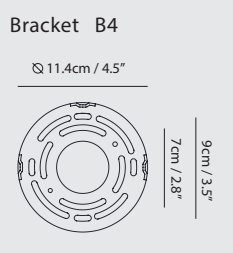

By Chen, Chao Cheng 陳昭成

white

black

Measurement : centimeter / inches

Halo Wall

Model
SLD-6250W

Material
pleated fabric, steel, aluminum

Light Source
LED 7W 2700K CRI 90 770lm

By Chen, Chao Cheng 陳昭成

white

black

Measurement : centimeter / inches

Halo Table

Model
SLD-6355DJ

Material
pleated fabric, steel, aluminum

Light Source
LED 18W 2700K CRI 90 1980lm