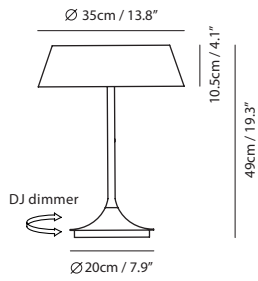

By Chen, Chao Cheng 陳昭成

white

black

Measurement : centimeter / inches

Halo Pendant

Model
SLD-6355P

Material
pleated fabric, steel, aluminum

Light Source
LED 21W 2700K CRI 90 2310lm

By Chen, Chao Cheng 陳昭成

white

black

Measurement : centimeter / inches

Halo Wall

Model
SLD-6250W

Material
pleated fabric, steel, aluminum

Light Source
LED 7W 2700K CRI 90 770lm

By Chen, Chao Cheng 陳昭成

white

black

Measurement : centimeter / inches

Halo Table

Model
SLD-6355DJ

Material
pleated fabric, steel, aluminum

Light Source
LED 18W 2700K CRI 90 1980lm