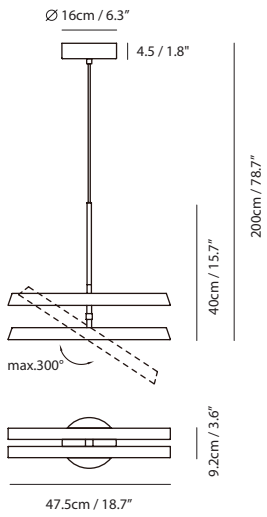

Konnect Pendant PV4

Model
SLD-3983PV4

Material
steel, PC

Light Source
LED 4 x 5.5W 3000K CRI98 949lm

Dimming
0-10V

Weight
1.8kg / 4.0lb

1. **Color**
2. champagne gold + matt black canopy
   - matt black + matt black canopy