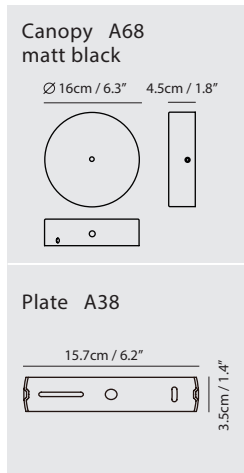

Konnect Pendant PL4

Model
SLD-3983PL4

Material
steel, PC

Light Source
LED 4 x 5.5W 3000K CRI98 1052lm

Dimming
0-10V

Weight
1.8kg / 4.0lb

1. **Color**
2. champagne gold + matt black canopy
   - matt black + matt black canopy