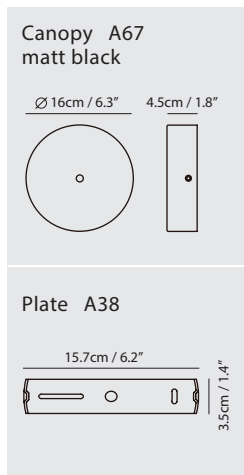

Konnect Pendant PV4

Model
SLD-3983PV4

Material
steel, PC

Light Source
LED 4 x 5.5W 3000K CRI98 949lm

Dimming
0-10V

Weight
1.8kg / 4.0lb

1. **Color**
2. champagne gold + matt black canopy
   - matt black + matt black canopy