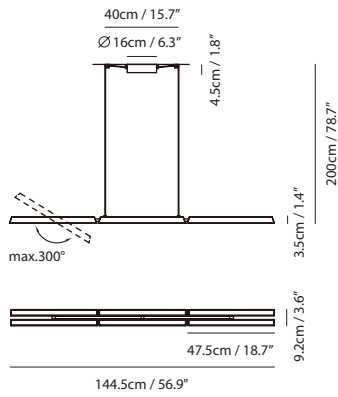

Konnect Pendant PL6

Model
SLD-3983PL6

Material
steel, PC

Light Source
LED 6 x 5.5W 3000K CRI98 1529lm

Dimming
0-10V

Weight
2.5kg / 5.5lb

1. **Color**
2. champagne gold + matt black canopy
   - matt black + matt black canopy