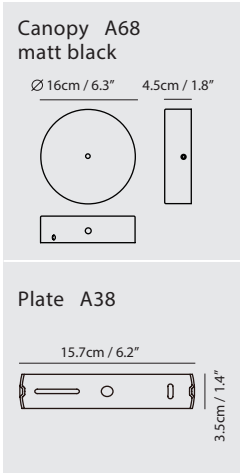

Konnect Pendant PL6

Model
SLD-3983PL6

Material
steel, PC

Light Source
LED 6 x 5.5W 3000K CRI98 1529lm

Dimming
0-10V

Weight
2.5kg / 5.5lb

1. **Color**
2. champagne gold + matt black canopy
   - matt black + matt black canopy