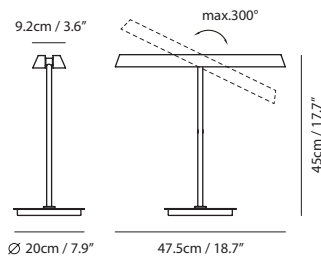

By Chang, Huan Rou 張幻柔

champagne gold

matt black

Measurement : centimeter / inches

**Konnect Table**

**Model**  
SLD-3983DTE

**Material**  
steel, PC

**Light Source**  
LED 2 x 6W 3000K CRI98 1320lm