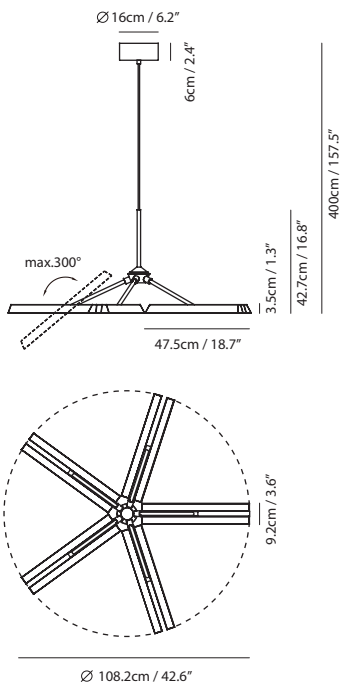

By Chang, Huan Rou 張幻柔

champagne gold

matt black

Measurement : centimeter / inches

Canopy A75  
matt black

Plate A38

**Konnect Pendant PL10**

**Model**  
SLD-3983P10

**Material**  
steel, PC

**Light Source**  
LED 10 x 5W 3000K CRI98 5500lm

**Driver**  
Built-in dimmable driver  
(Triac dimming)

**Weight**  
5kg / 11lb

**Color**

- champagne gold + matt black canopy
- matt black + matt black canopy