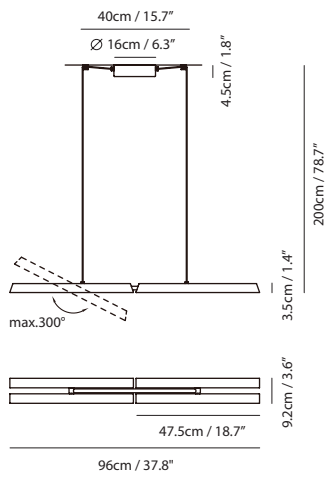

Konnect Pendant PL4

Model
SLD-3983PL4

Material
steel, PC

Light Source
LED 4 x 5.5W 3000K CRI98 1052lm

Dimming
0-10V

Weight
1.8kg / 4.0lb

1. **Color**
2. champagne gold + matt black canopy
   - matt black + matt black canopy