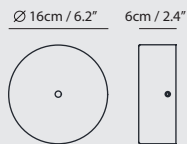

By Chang, Huan Rou 張幻柔

champagne gold

matt black

Measurement : centimeter / inches

Canopy A75  
matt black

Plate A38

**Konnect Pendant PL10**

**Model**  
SLD-3983P10