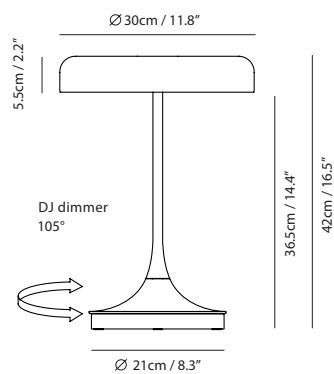

The Mr. DJ table lamp bids farewell to conventional light switches and introduces an innovative design with its built-in, rotatable base for effortless brightness adjustment. The base is crafted from a translucent material, allowing you to admire the intricate, genuine brass gear mechanism within—reminiscent of a finely crafted timepiece.

By Chen, Chao Cheng 陳昭成

shiny black

Measurement : centimeter / inches

Mr. DJ Table

Model
SLD-6300MDJ

Material
PMMA , genuien brass, steel

Light Source
LED 18W CRI 90 2700K 1900lm

Feature
DJ dimmer

Weight
3.8kg / 8.4lb

Color
● shiny black