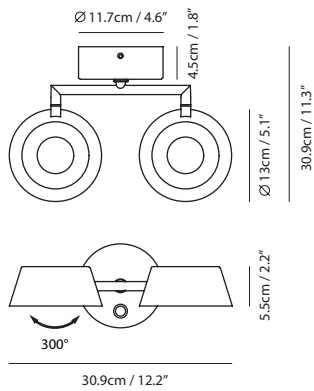

By Li, Hui Lun 李慧倫

shiny black + matt black

champagne gold + matt black

Measurement : centimeter / inches

OLO Wall W2

Model
SLD-130WR2TE

Material
steel, PP

Light Source
LED 2x6.5W CRI 90 3000K 832lm