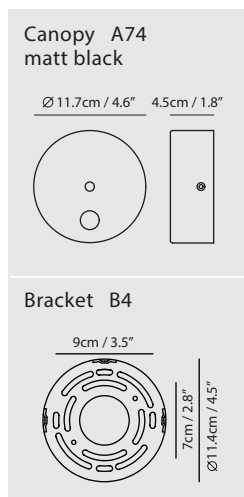

By Li, Hui Lun 李慧倫

shiny black + matt black

champagne gold + matt black

Measurement : centimeter / inches

OLO Wall W2

Model
SLD-130WR2TE

Material
steel, PP

Light Source
LED 2x6.5W CRI 90 3000K 832lm

Feature
touch dimmer on canopy
built-in driver (MW)

Weight
1.2kg / 2.6lb

Color
 shiny black + matt black
 champagne gold + matt black