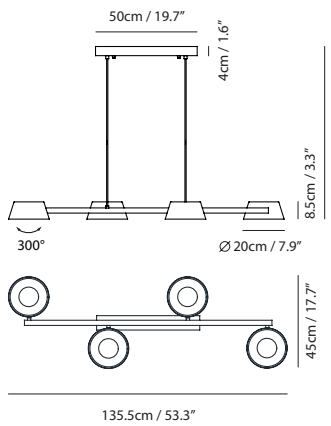

By Li, Hui Lun 李慧倫

shiny black + matt black

champagne gold + matt black

matt pearl cocoa + matt black

Measurement : centimeter / inches

**OLO XL Pendant PL4**

**Model**  
SLD-132PL4

**Material**  
steel, PP