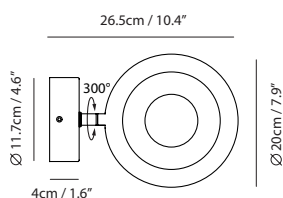

By Li, Hui Lun 李慧倫

matt black

oatmeal

champagne gold + matt black

pearl cocoa + matt black

coral orange + matt black

Measurement : centimeter / inches

**OLO XL Wall**