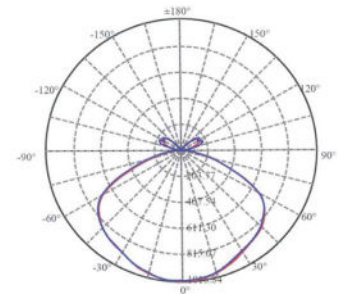

Measurement : centimeter / inches

OLO XL Pendant PL4

Model
SLD-132PL4

Material
steel, PP

Light Source
LED 4x14W CRI 90 3000K 4032lm

Feature
built-in dimmable driver
(Triac dimming)

Weight
4.1kg / 9lb

Color

- shiny black + matt black
- champagne gold + matt black
- pearl cocoa + sand gold