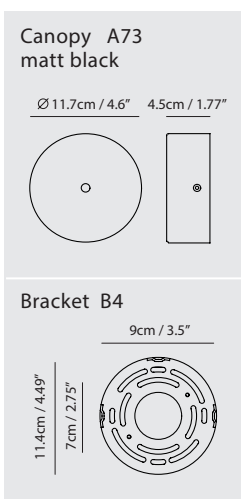

By Li, Hui Lun 李慧倫

shiny black + matt black

champagne gold + matt black

matt pearl cocoa + matt black

Measurement : centimeter / inches

**OLO XL Wall WU**

**Model**  
SLD-132WUTE

**Material**  
steel, PP