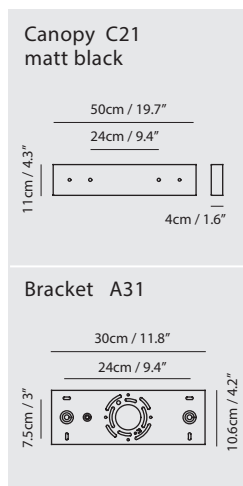

By Li, Hui Lun 李慧倫

shiny black + matt black

champagne gold + matt black

matt pearl cocoa + matt black

Measurement : centimeter / inches

**OLO XL Pendant PL4**

**Model**  
SLD-132PL4

**Material**  
steel, PP

**Light Source**  
LED 4x14W CRI 90 3000K 4032lm

**Feature**  
built-in dimmable driver  
(Triac dimming)

**Weight**  
4.1kg / 9lb

**Color**

- shiny black + matt black
- champagne gold + matt black
- pearl cocoa + sand gold