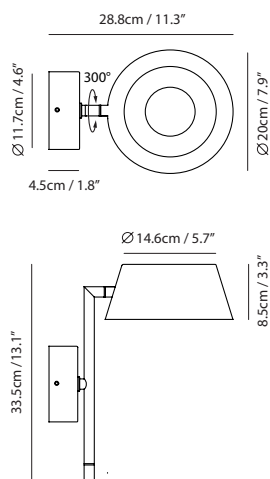

By Li, Hui Lun 李慧倫

shiny black + matt black

champagne gold + matt black

matt pearl cocoa + matt black

Measurement : centimeter / inches

**OLO XL Wall WU**

**Model**  
SLD-132WUTE

**Material**  
steel, PP