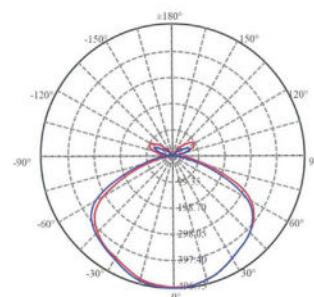

Measurement : centimeter / inches

OLO XL Pendant P2

Model
SLD-132P2

Material
steel, PP

Light Source
LED 2 x 14W CRI 90 3000K 1960lm

Feature
built-in dimmable driver

Weight
2.3kg / 5.1lb

Color

- matt black
- champagne gold + matt black