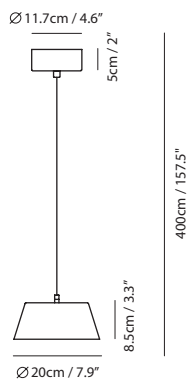

By Li, Hui Lun 李慧倫

matt black

oatmeal

champagne gold

matt pearl cocoa

coral orange

Measurement : centimeter / inches

**OLO XL Pendant P1**

**Model**  
SLD-132P

**Material**  
steel, PP

**Light Source**  
LED 14W CRI 90 3000K 938lm

**Feature**  
built-in dimmable driver  
(Triac dimming)

**Weight**  
1.1 kg / 2.4lb

**Color**

- matt black
- oatmeal
- champagne gold
- matt pearl cocoa
- coral orange