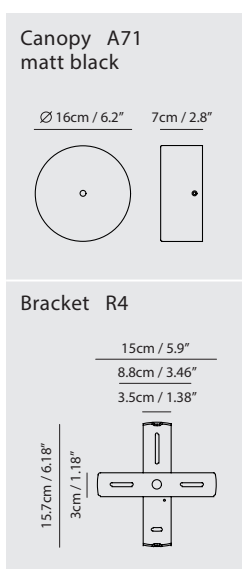

**Model**  
SLD-132P

**Material**  
steel, PP

**Light Source**  
LED 14W CRI 90 3000K 938lm

**Feature**  
built-in dimmable driver  
(Triac dimming)

**Weight**  
1.1 kg / 2.4lb

**Color**

- matt black
- oatmeal
- champagne gold
- matt pearl cocoa
- coral orange

By Li, Hui Lun 李慧倫

matt black

champagne gold + matt black

Measurement : centimeter / inches

**OLO XL Pendant P2**

**Model**  
SLD-132P2

**Material**  
steel, PP

**Light Source**  
LED 2 x 14W CRI 90 3000K 1960lm

**Feature**  
built-in dimmable driver

**Weight**  
2.3kg / 5.1lb

**Color**

-  matt black
-  champagne gold + matt black

The OLO XL reimagines the classic OLO model with its bold, hollow lampshade that combines circles and lines to create a luminous canvas. Its larger head, equipped with an integrated LED, provides glare-free illumination that fosters a tranquil atmosphere.