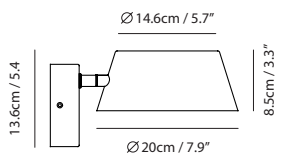

By Li, Hui Lun 李慧倫

matt black

oatmeal

champagne gold + matt black

pearl cocoa + matt black

coral orange + matt black

Measurement : centimeter / inches

**OLO XL Wall**