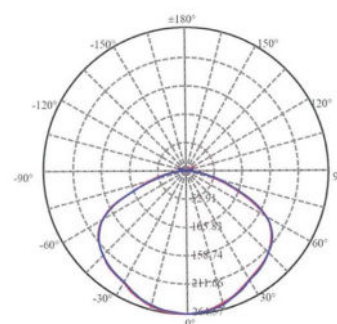

**Model**  
SLD-132WRTE

**Material**  
steel, PP

**Light Source**  
LED 14W CRI 90 3000K 938lm

**Feature**  
touch dimmer switch

**Weight**  
1.2kg / 2.6lb

- Color**
- matt black
  - oatmeal
  - champagne gold + matt black
  - pearl cocoa + matt black
  - coral orange + matt black