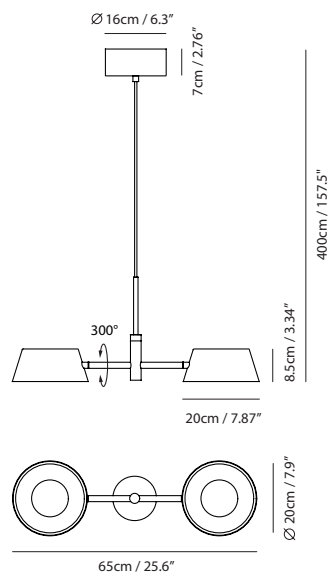

**Model**  
SLD-132P

**Material**  
steel, PP

**Light Source**  
LED 14W CRI 90 3000K 938lm

**Feature**  
built-in dimmable driver  
(Triac dimming)

**Weight**  
1.1 kg / 2.4lb

**Color**

- matt black
- oatmeal
- champagne gold
- matt pearl cocoa
- coral orange

By Li, Hui Lun 李慧倫

matt black

champagne gold + matt black

Measurement : centimeter / inches

**OLO XL Pendant P2**

**Model**  
SLD-132P2

**Material**  
steel, PP

**Light Source**  
LED 2 x 14W CRI 90 3000K 1960lm