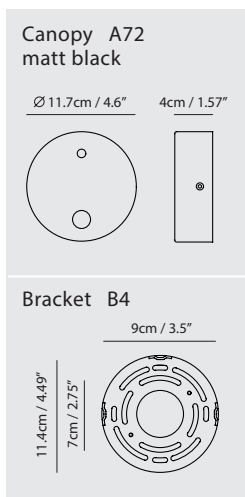

By Li, Hui Lun 李慧倫

matt black

oatmeal

champagne gold + matt black

pearl cocoa + matt black

coral orange + matt black

Measurement : centimeter / inches

**OLO XL Wall**