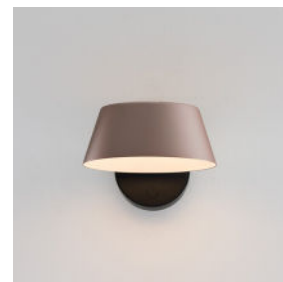

pearl cocoa + matt black