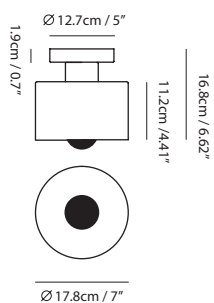

By Chen, Chao Cheng 陳昭成

clear glass + chrome

Measurement : centimeter / inches

Snowflake Wall

Model
SQ-2757WF

Material
mouth-blown glass, steel

Light Source
E26 1 x 40W or LED 7W Crown

Feature
Mouth-blown glass

Weight
1.5kg / 3.3lb

Color
● clear glass + chrome