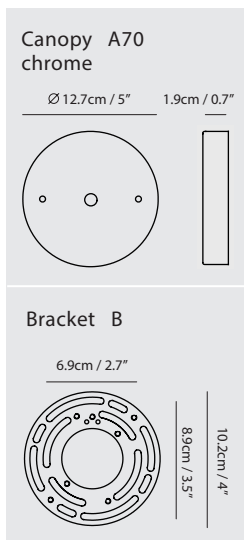

By Chen, Chao Cheng 陳昭成

clear glass + chrome

Measurement : centimeter / inches

Snowflake Wall

Model
SQ-2757WF

Material
mouth-blown glass, steel

Light Source
E26 1 x 40W or LED 7W Crown

Feature
Mouth-blown glass

Weight
1.5kg / 3.3lb

Color
● clear glass + chrome