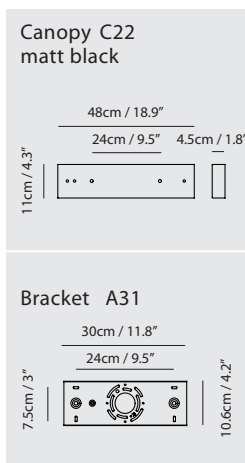

By Chen, Chao Cheng 陳昭成

matt black + geniune brass

Measurement : centimeter / inches

**Tram Pendant PL5**

**Model**  
SLD-50P5

**Material**  
brass, aluminum, steel

**Light Source**  
LED 5 x 4W 3000K CRI95 1205lm

**Driver**  
Built-in dimmable driver  
(Triac dimming)

**Weight**  
5.5kg / 12.1lb

**Color**  
● matt black + geniune brass