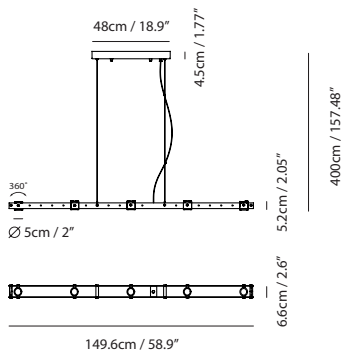

By Chen, Chao Cheng 陳昭成

matt black + geniune brass

Measurement : centimeter / inches

**Tram Pendant PL5**

**Model**  
SLD-50P5

**Material**  
brass, aluminum, steel

**Light Source**  
LED 5 x 4W 3000K CRI95 1205lm

**Driver**  
Built-in dimmable driver  
(Triac dimming)

**Weight**  
5.5kg / 12.1lb

**Color**  
● matt black + geniune brass